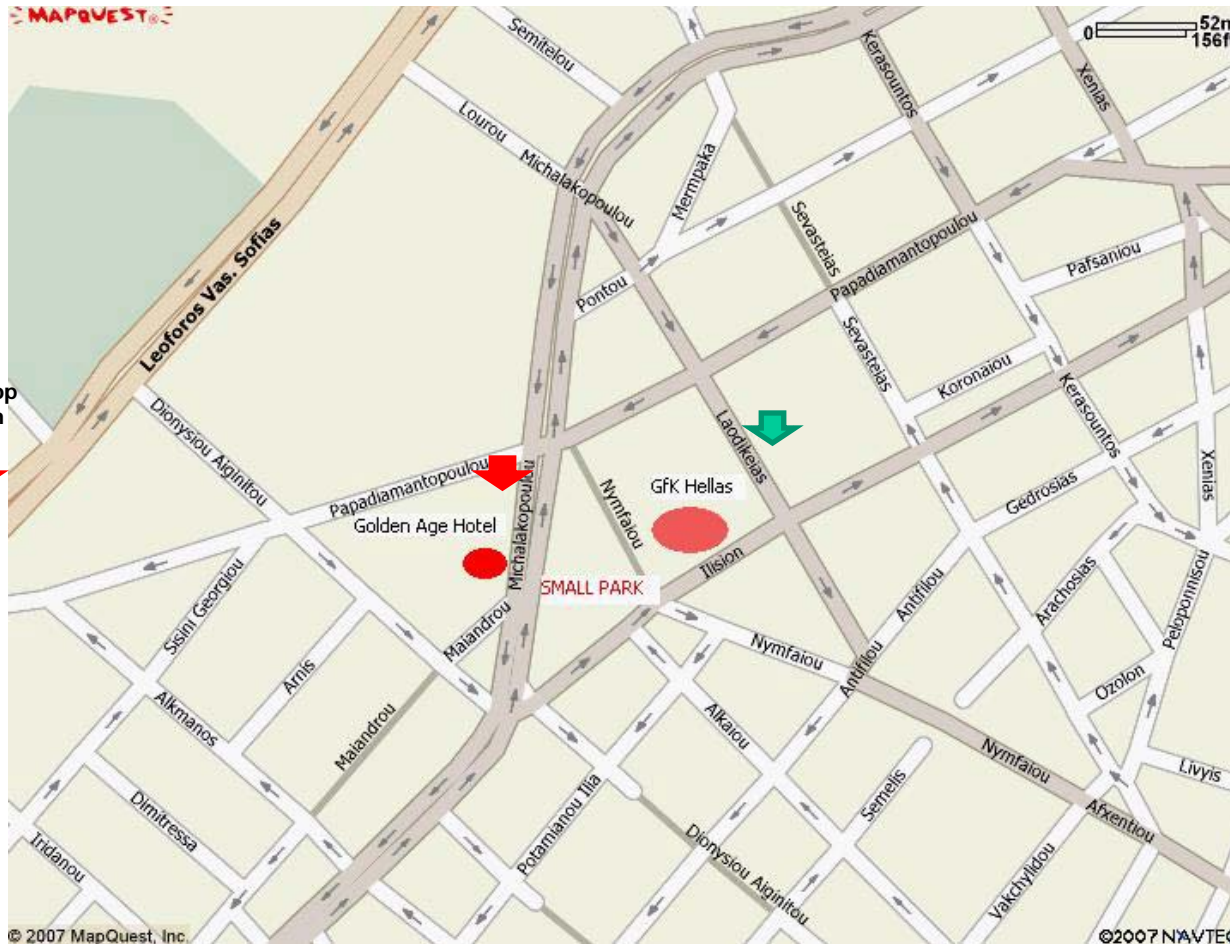

## map and parking info

Parking "Adamopoulos"  
59, Michalakopoulou Street  
115 28 Athens ↓

Parking "Megaron Ilission"  
16 Laodikias Street ↓  
115 28 Athens

GfK Hellas offices  
16 Laodikias & 1-3,  
Nymfeou Street  
115 28 Athens  
TEL.: +30-210-7572600  
FAX: +30-210-7564664